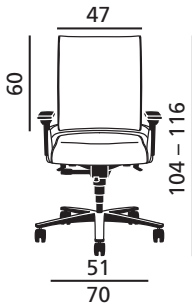

OMEGA SKB
54.11

OMEGA SKB
54.14

OMEGA SKB
54.30

OMEGA SKB
54.33

OMEGA SKB
54.36

OMEGA SKB
54.45

OMEGA SKB
54.52

Standardleder für Seitenboden
Cuir standard pour base latérale
Standard leather for lower side sections

Prince
02.33

- ① GeUpholstered push-on neckrest, position and height - adjustable.
- ① Backrest upholstered in cover material with optional height - adjustable lumbar support in OMEGA fabric.
- ① Synchro - Dynamic advanced® mechanism with constant backrest counterpressure, can be locked in four positions, side - mounted tension adjustment.
- ① Seat - depth adjustment (5 cm) using sliding seat.
- ① Integrated seat- tilt adjustment (up to 4°) during the movement process thanks to a seat shell divided into three sections with active pelvic support.
- ① Height-adjustable (10 cm) 4F armrests. Soft PU black armpads, depth (3 cm) and width - adjustable (3.5 cm) with a 360° radial adjustment range. Optionally available in leather.
- ① Infinite seat - height adjustment (41 – 52 cm).
- ① Black powder coated or polished aluminium base.
- ① Double castors (diameter 6 cm) for hard and soft floors.

EL 102

104 – 116

41 – 53
60 – 70

EL 104

122 – 134

41 – 53
60 – 70

EL 105

128 – 140