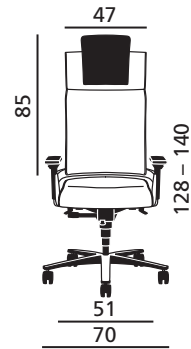

Prince
02.33

- ① GeUpholstered push-on neckrest, position and height - adjustable.
- ① Backrest upholstered in cover material with optional height - adjustable lumbar support in OMEGA fabric.
- ① Synchro - Dynamic advanced® mechanism with constant backrest counterpressure, can be locked in four positions, side - mounted tension adjustment.
- ① Seat - depth adjustment (5 cm) using sliding seat.
- ① Integrated seat- tilt adjustment (up to 4°) during the movement process thanks to a seat shell divided into three sections with active pelvic support.
- ① Height-adjustable (10 cm) 4F armrests. Soft PU black armpads, depth (3 cm) and width - adjustable (3.5 cm) with a 360° radial adjustment range. Optionally available in leather.
- ① Infinite seat - height adjustment (41 – 52 cm).
- ① Black powder coated or polished aluminium base.
- ① Double castors (diameter 6 cm) for hard and soft floors.

EL 102

104 – 116

41 – 53
60 – 70

EL 104

122 – 134

41 – 53
60 – 70

EL 105

128 – 140