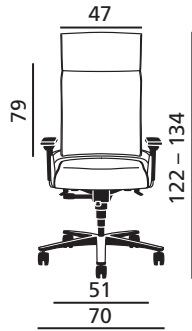

Prince
02.33

- ① GeUpholstered push-on neckrest, position and height - adjustable.
- ① Backrest upholstered in cover material with optional height - adjustable lumbar support in OMEGA fabric.
- ① Synchro - Dynamic advanced® mechanism with constant backrest counterpressure, can be locked in four positions, side - mounted tension adjustment.
- ① Seat - depth adjustment (5 cm) using sliding seat.
- ① Integrated seat- tilt adjustment (up to 4°) during the movement process thanks to a seat shell divided into three sections with active pelvic support.
- ① Height-adjustable (10 cm) 4F armrests. Soft PU black armpads, depth (3 cm) and width - adjustable (3.5 cm) with a 360° radial adjustment range. Optionally available in leather.
- ① Infinite seat - height adjustment (41 – 52 cm).
- ① Black powder coated or polished aluminium base.
- ① Double castors (diameter 6 cm) for hard and soft floors.

EL 102

104 – 116

41 – 53
60 – 70

EL 104

122 – 134

41 – 53
60 – 70

EL 105

128 – 140